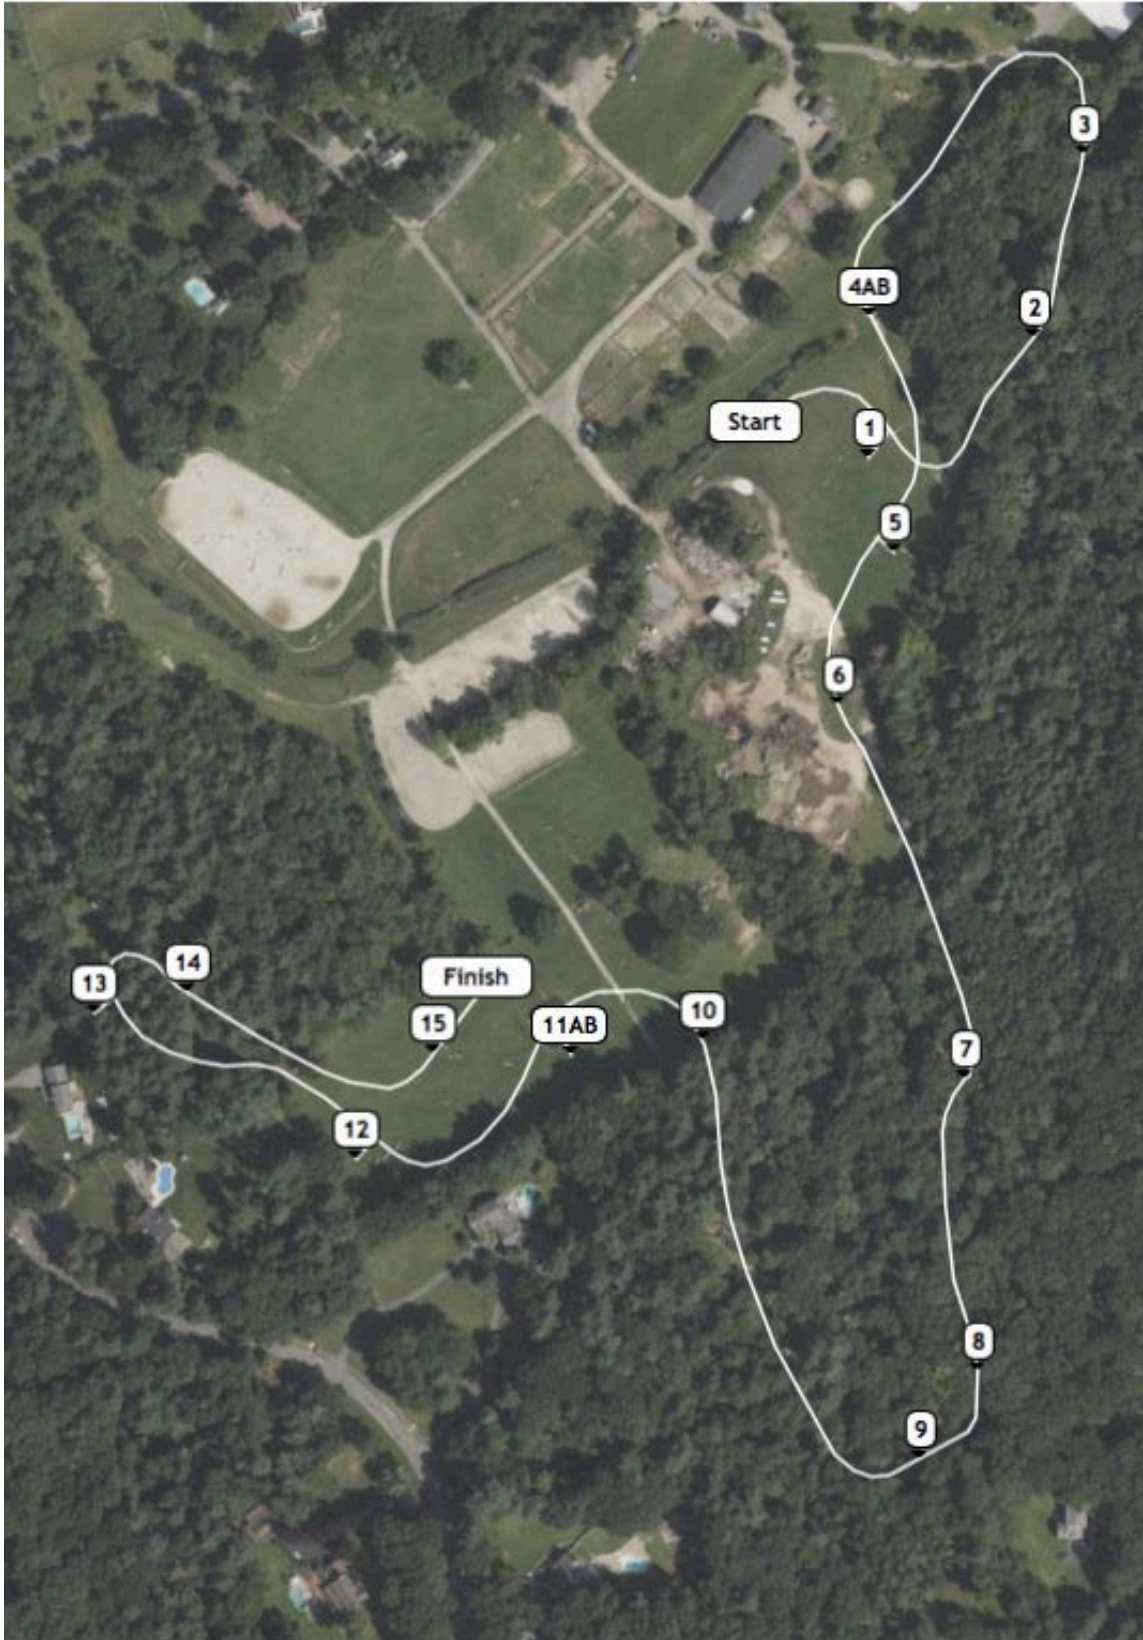

Flag: Black on White

- Course Brook - July 2022 - Novice - (ID: 30310) - N

Distance: 1872 m
Speed: 375 m/min
Optimum Time: 5:00
Time Limit: 10:00
Speed Fault Time: 4:10
Speed Fault Speed: 450 m/min

- 1 Old Log
- 2 Barn
- 3 Red Produce Stand
- 4AB Half Coffin
- 5 Table
- 6 Brush Ramp
- 7 Log on Skid
- 8 Down Bank
- 9 Lattice Jump
- 10 Chevrons
- 11AB Water to Pheasant Feeder
- 12 Corner
- 13 Slow Down Log
- 14 Coop
- 15 Red and White Roll